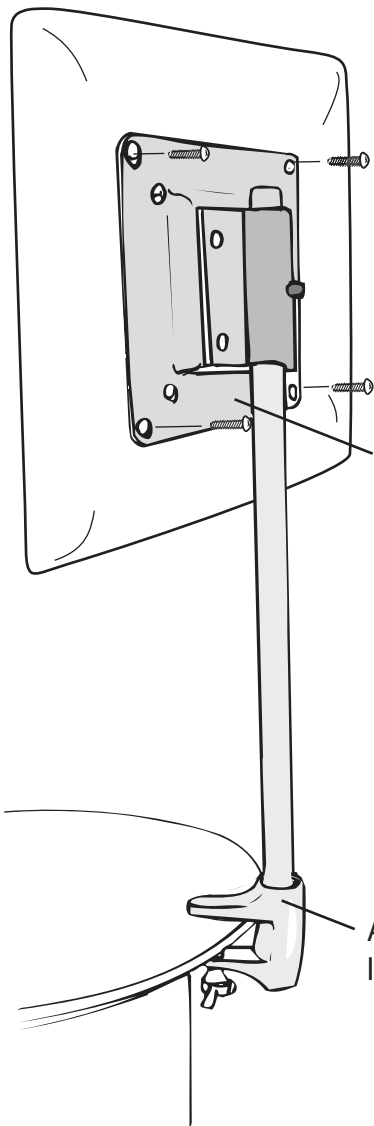

Monitor - PodiumCase

Monitor max weight: 15.4 lbs. (7 kg)

Mount adapter plate to monitor

Attach the bracket to desired location on the podium top

4x

4x

4x

4x

Alternative VESA standards
75 or 100