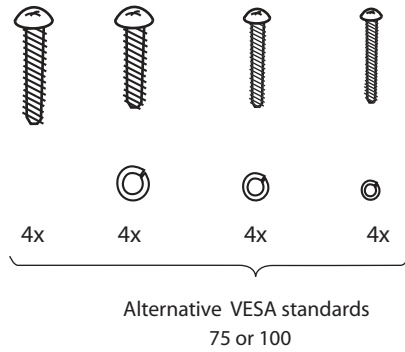

Monitor - PodiumCase

Monitor max weight: 15.4 lbs. (7 kg)

Mount adapter plate to monitor

Attach the bracket to desired location on the podium top

4x

4x

4x

4x