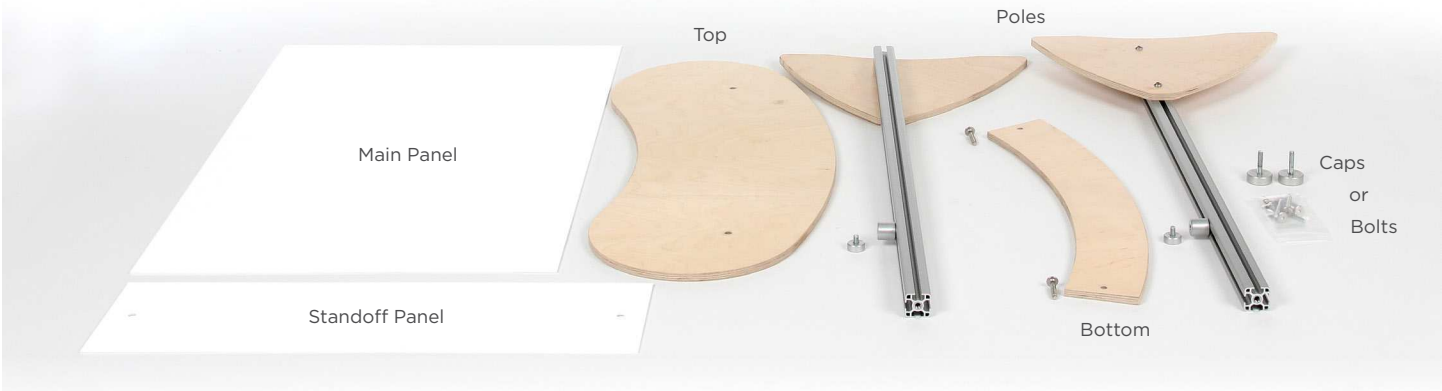

# PODIUM LITE | SETUP INSTRUCTIONS

Build counter from the bottom up.

Secure poles from below with bolts.