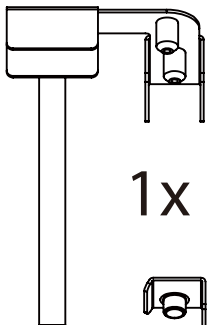

GrandFabric Demo pod with monitor set-up instruction

Backside Frame

Frontside Frame with bracket

Frontside Frame with bracket

1x

1x

1x

1x

Fixed Velcro

Mounting Fabric

Mounting Table top

Mounting Monitor