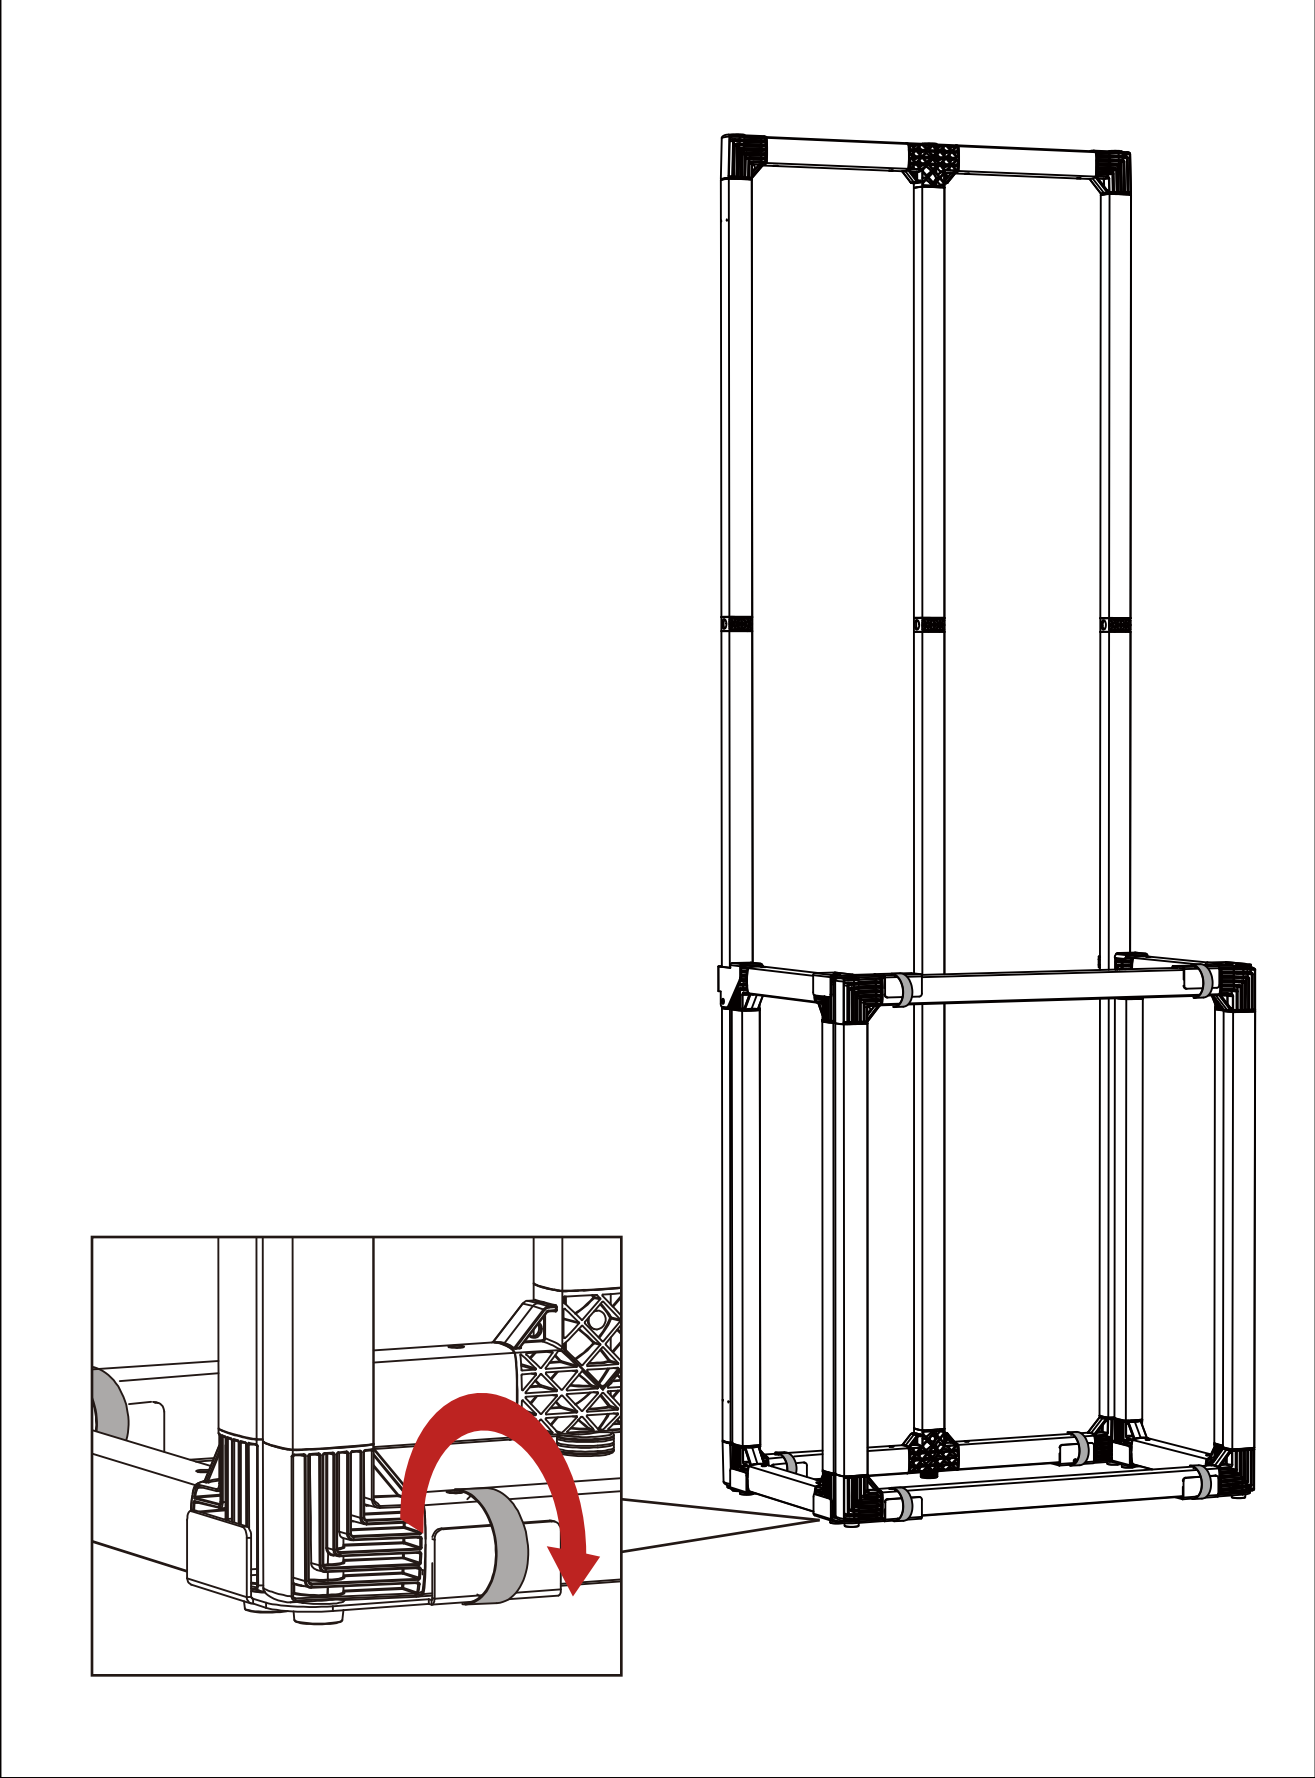

GrandFabric Demo pod with monitor set-up instruction

Backside Frame

Frontside Frame with bracket

Frontside Frame with bracket

1x

1x

1x

1x

Fixed Velcro

Mounting Fabric

Mounting Table top

Mounting Monitor