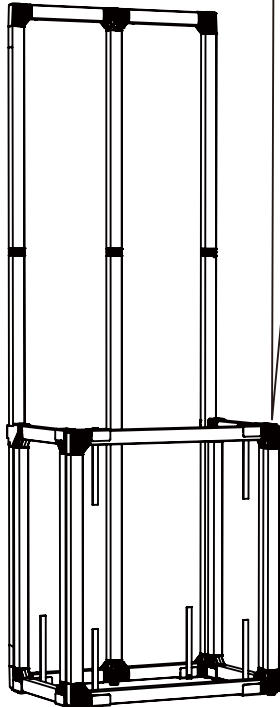

GrandFabric Demo pod with monitor set-up instruction

Backside Frame

Frontside Frame with bracket

Frontside Frame with bracket

1x

1x

1x

1x

Fixed Velcro

Mounting Fabric

Mounting Table top

Mounting Monitor