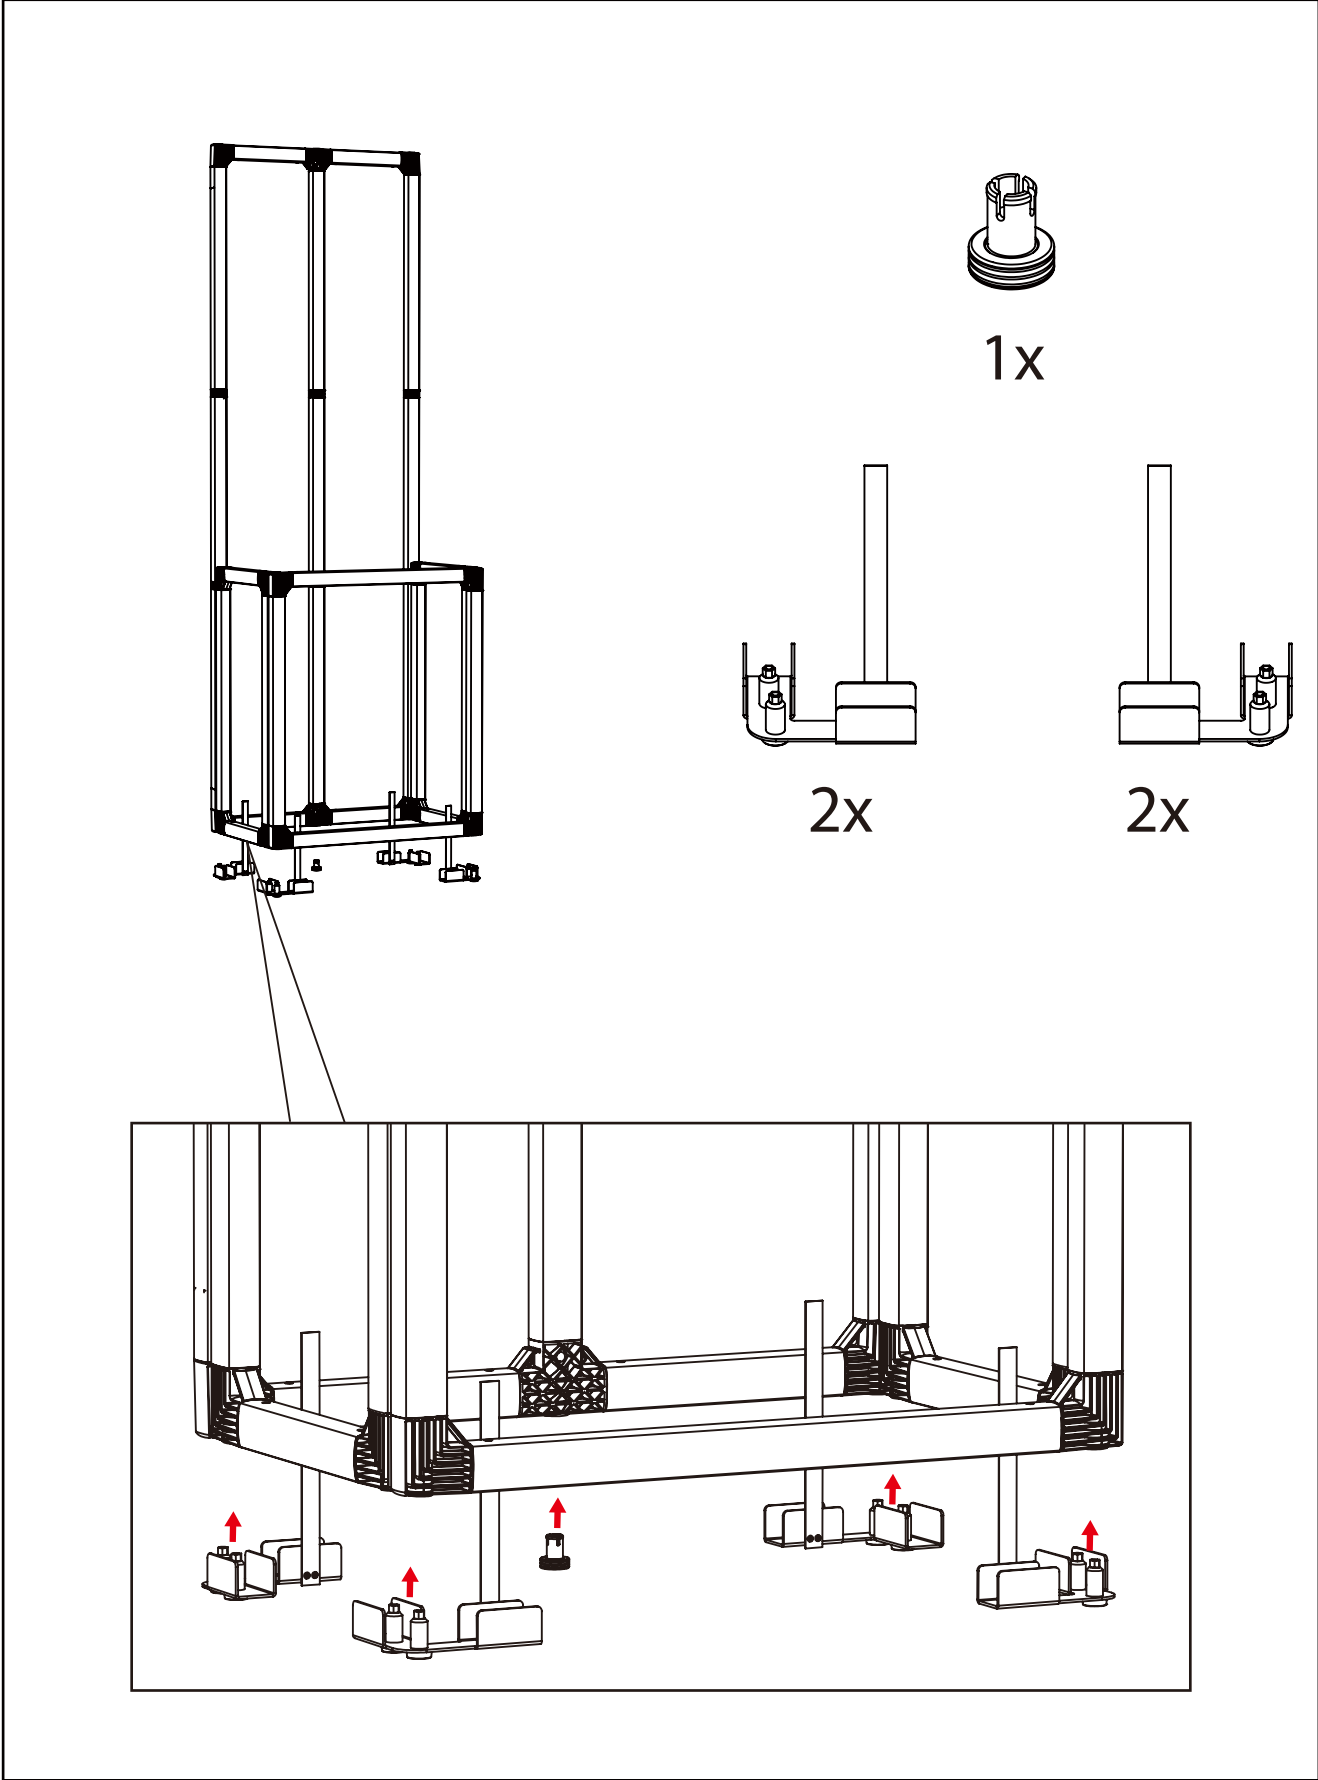

GrandFabric Demo pod with monitor set-up instruction

Backside Frame

Frontside Frame with bracket

Frontside Frame with bracket

1x

1x

1x

1x

Fixed Velcro

Mounting Fabric

Mounting Table top

Mounting Monitor