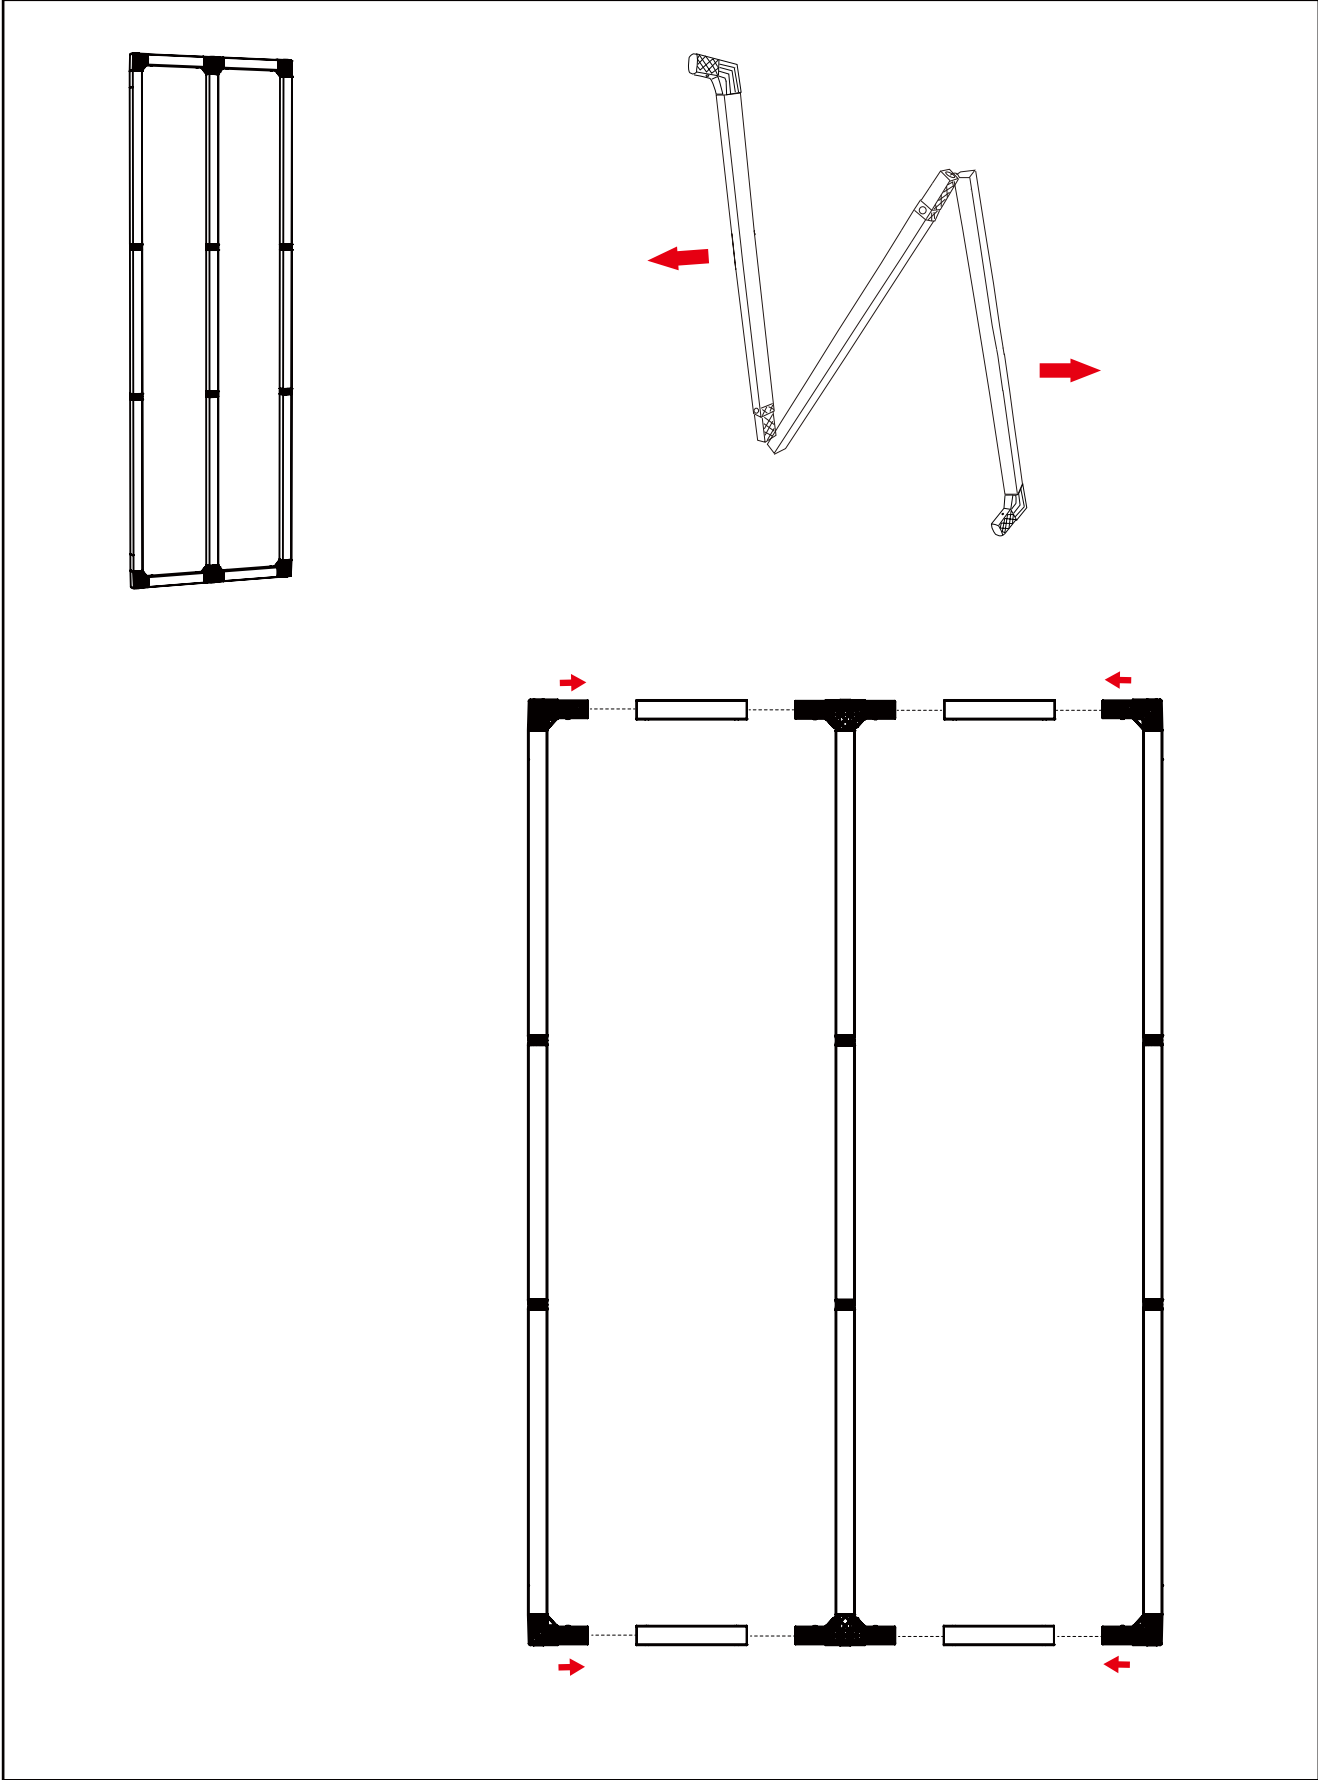

GrandFabric Demo pod with monitor set-up instruction

Backside Frame

Frontside Frame with bracket

Frontside Frame with bracket

1x

1x

1x

1x

Fixed Velcro

Mounting Fabric

Mounting Table top

Mounting Monitor