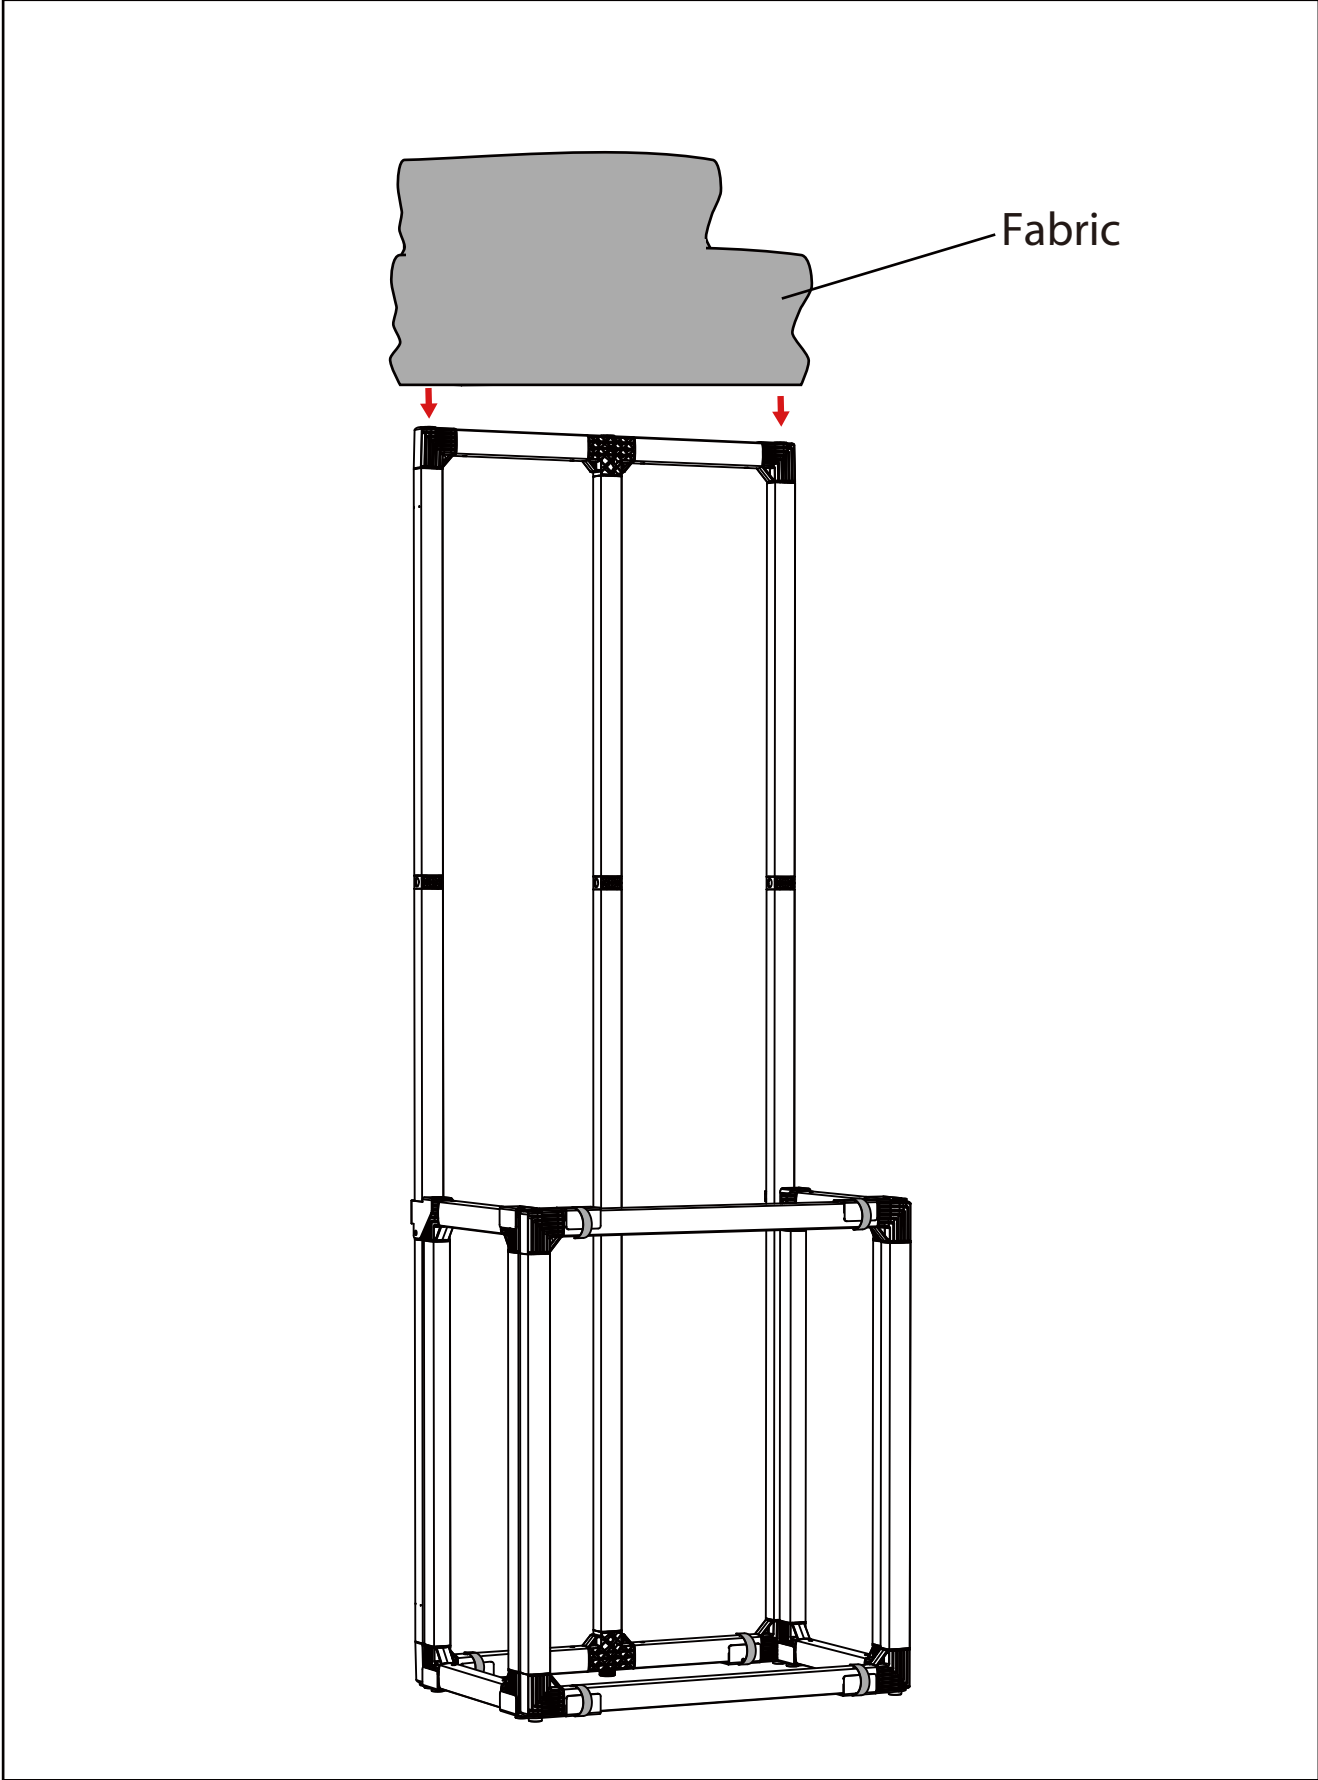

GrandFabric Demo pod with monitor set-up instruction

Backside Frame

Frontside Frame with bracket

Frontside Frame with bracket

1x

1x

1x

1x

Fixed Velcro

Mounting Fabric

Mounting Table top

Mounting Monitor