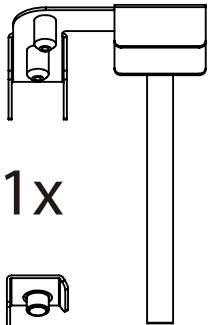

GrandFabric Demo pod with monitor set-up instruction

Backside Frame

Frontside Frame with bracket

Frontside Frame with bracket

1x

1x

1x

1x

Fixed Velcro

Mounting Fabric

Mounting Table top

Mounting Monitor