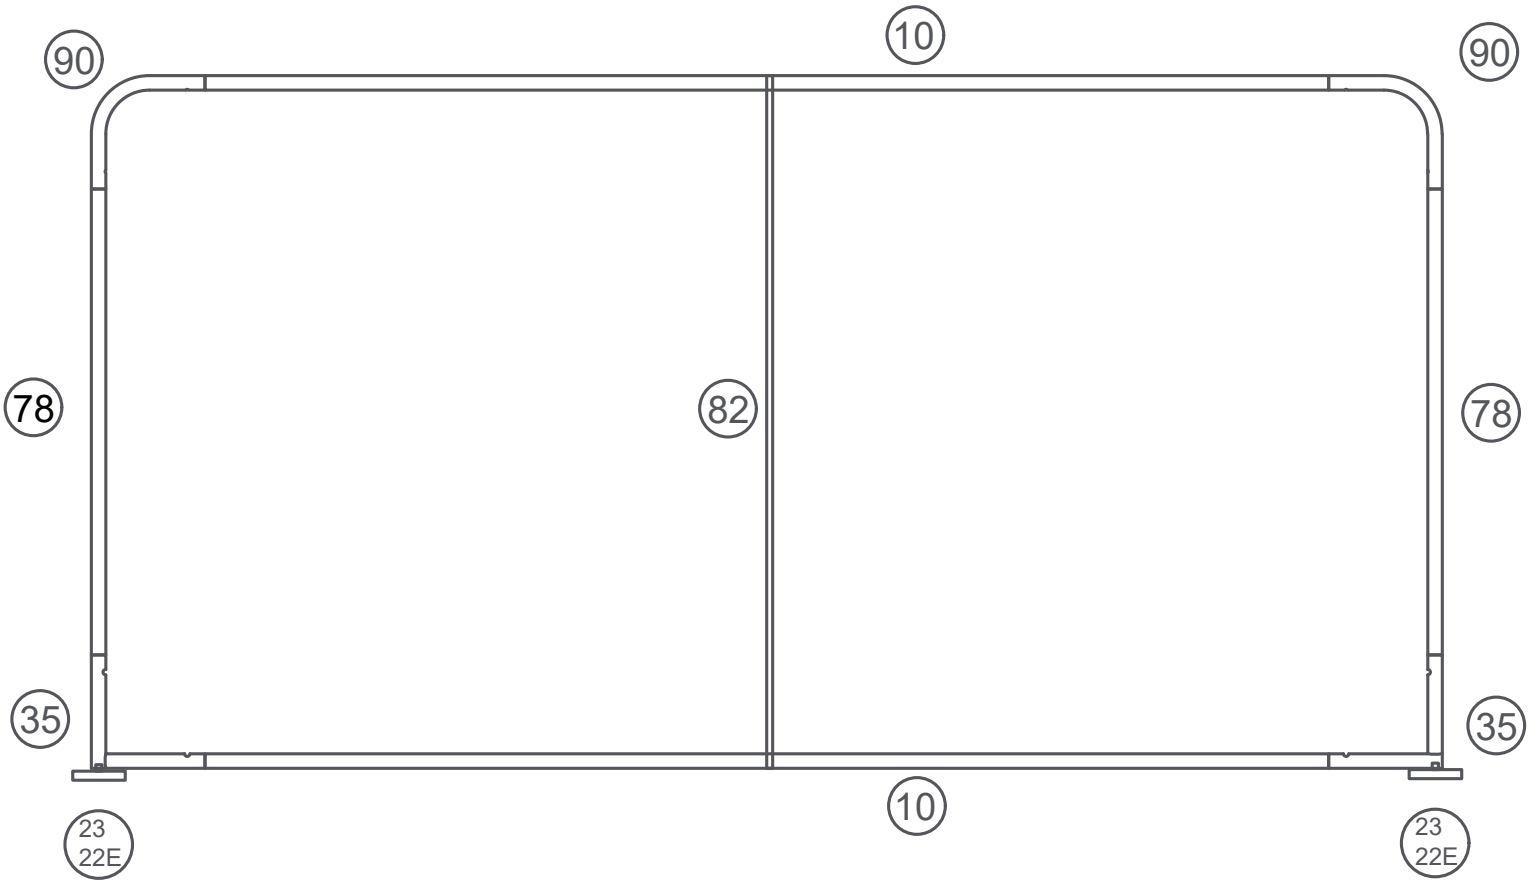

120"w x 60"h Partition Wall

WP1060

120"w x 60"h Partition wall	
Qty.	Part Number
2	WLM#035
2	WLM#090
2	WLM#078
2	WLM#010
1	WLM#082
2	WLM#023
2	WLM#022E
1	Cotton Bag