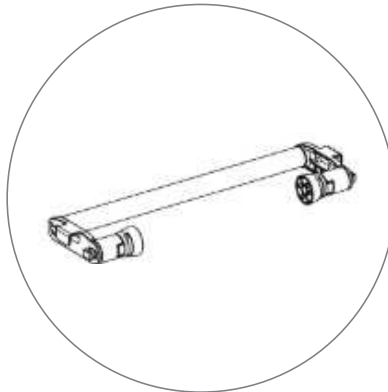

## PARTS LIST

(qty 2)  
Horizontal Profile L

(qty 2)  
Vertical Profile Top

(qty 2)  
Vertical Profile Bottom

(qty 2)  
Horizontal Profile M

(qty 2)  
Horizontal Profile R

(qty 6)  
Mid Pole

(qty 1)  
S Cable

(qty 1)  
Cross Mid Pole

(qty 2)  
Feet

(qty 3)  
LED Connector

(qty 1)  
Y Cable

(qty 2)  
Transformer

(qty 1)  
Travel Bag

## AVAILABLE ACCESSORIES

SEGO-SKIT  
SEGO Shelf Kit

SEGO-HP  
SEGO Hanging Pole for  
Shelf Kit

SEGO-SCON  
SEGO Straight Connector

SEGO-MM  
SEGO Monitor Mount

SEGO-BC  
SEGO Bridge Connector

SEGO-ILCON  
SEGO L Connector Inside