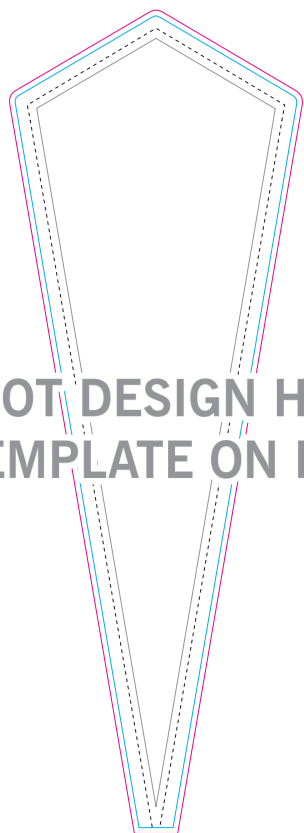

THINGS TO DO:

- Extend all artwork out to the templates magenta bleed line.
- Keep text, logos & important images inside the gray image safety line or they might get cut off.
- Outline all fonts.
- Embed all placed images.
- If using Adobe® Photoshop®, delete all template lines before submitting your file.
- Design with 100% opaque PANTONE® Color Bridge® colors for more accurate color reproduction.*
- Submit all artwork files in CMYK color space mode.
- ONLY SAVE AND SEND PAGE 2 WITH YOUR ARTWORK.

THINGS TO KNOW:

- The template is at 1:10 scale. DO NOT resize it.
- A minimum resolution of 360dpi is required for all raster (pixel) images. Higher resolutions are preferred.
- DO NOT alter the template in any way.
- If multiple images are selected for a product, submit one file per image.
- For multiple print and/or double print products, please design on all layouts within the template even if the layout graphics are the same.

MAIN TEMPLATE LINES:

BLEED LINE:

The MAGENTA line shows the bleed line. Please extend artwork to this line if it goes to or past the finished size.

FINISHED SIZE LINE:

The CYAN line shows the finished size.

STITCHING LINE:

The BLACK line shows the stitching line.

IMAGE SAFETY LINE:

The GREY line shows the image safety line. Keep all text, logos & important images inside the safety line or they might get cut off.

DO NOT DESIGN HERE!
USE TEMPLATE ON PAGE 2

* Due to the nature of the CMYK printing process, the reproduction of PANTONE® colors is not always 100% possible. Please reference a Pantone® Color Bridge® book to receive a process color simulation. Further information can be found on our website.