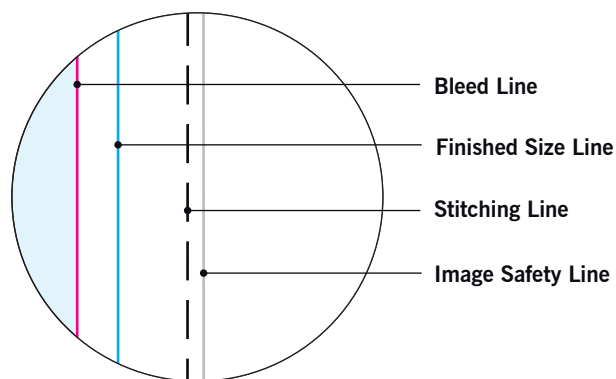

THINGS TO DO:

- Extend all artwork out to the templates magenta bleed line.
- Keep text, logos & important images inside the gray image safety line or they might get cut off.
- Outline all fonts.
- Embed all placed images.
- If using Adobe® Photoshop®, delete all template lines before submitting your file.
- Design with 100% opaque PANTONE® Color Bridge® colors for more accurate color reproduction.*
- Submit all artwork files in CMYK color space mode.
- ONLY SAVE AND SEND PAGE 2 WITH YOUR ARTWORK.

THINGS TO KNOW:

- The template is at 1:10 scale. DO NOT resize it.
- A minimum resolution of 360dpi is required for all raster (pixel) images. Higher resolutions are preferred.
- DO NOT alter the template in any way.
- If multiple images are selected for a product, submit one file per image.
- For multiple print and/or double print products, please design on all layouts within the template even if the layout graphics are the same.

MAIN TEMPLATE LINES:

BLEED LINE:

The MAGENTA line shows the bleed line. Please extend artwork to this line if it goes to or past the finished size.

FINISHED SIZE LINE:

The CYAN line shows the finished size.

STITCHING LINE:

The BLACK line shows the stitching line.

IMAGE SAFETY LINE:

The GREY line shows the image safety line. Keep all text, logos & important images inside the safety line or they might get cut off.

DO NOT DESIGN HERE!
USE TEMPLATE ON PAGE 2

* Due to the nature of the CMYK printing process, the reproduction of PANTONE® colors is not always 100% possible. Please reference a Pantone® Color Bridge® book to receive a process color simulation. Further information can be found on our website.