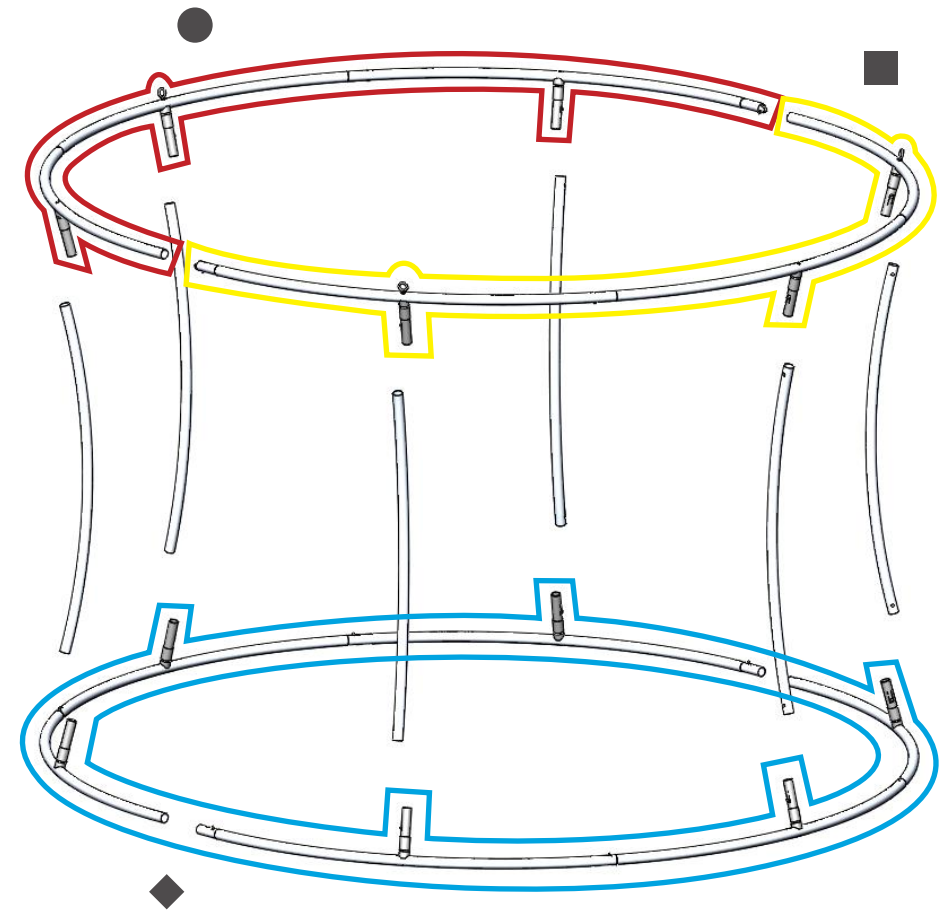

ESS-RNG-0804 pictured