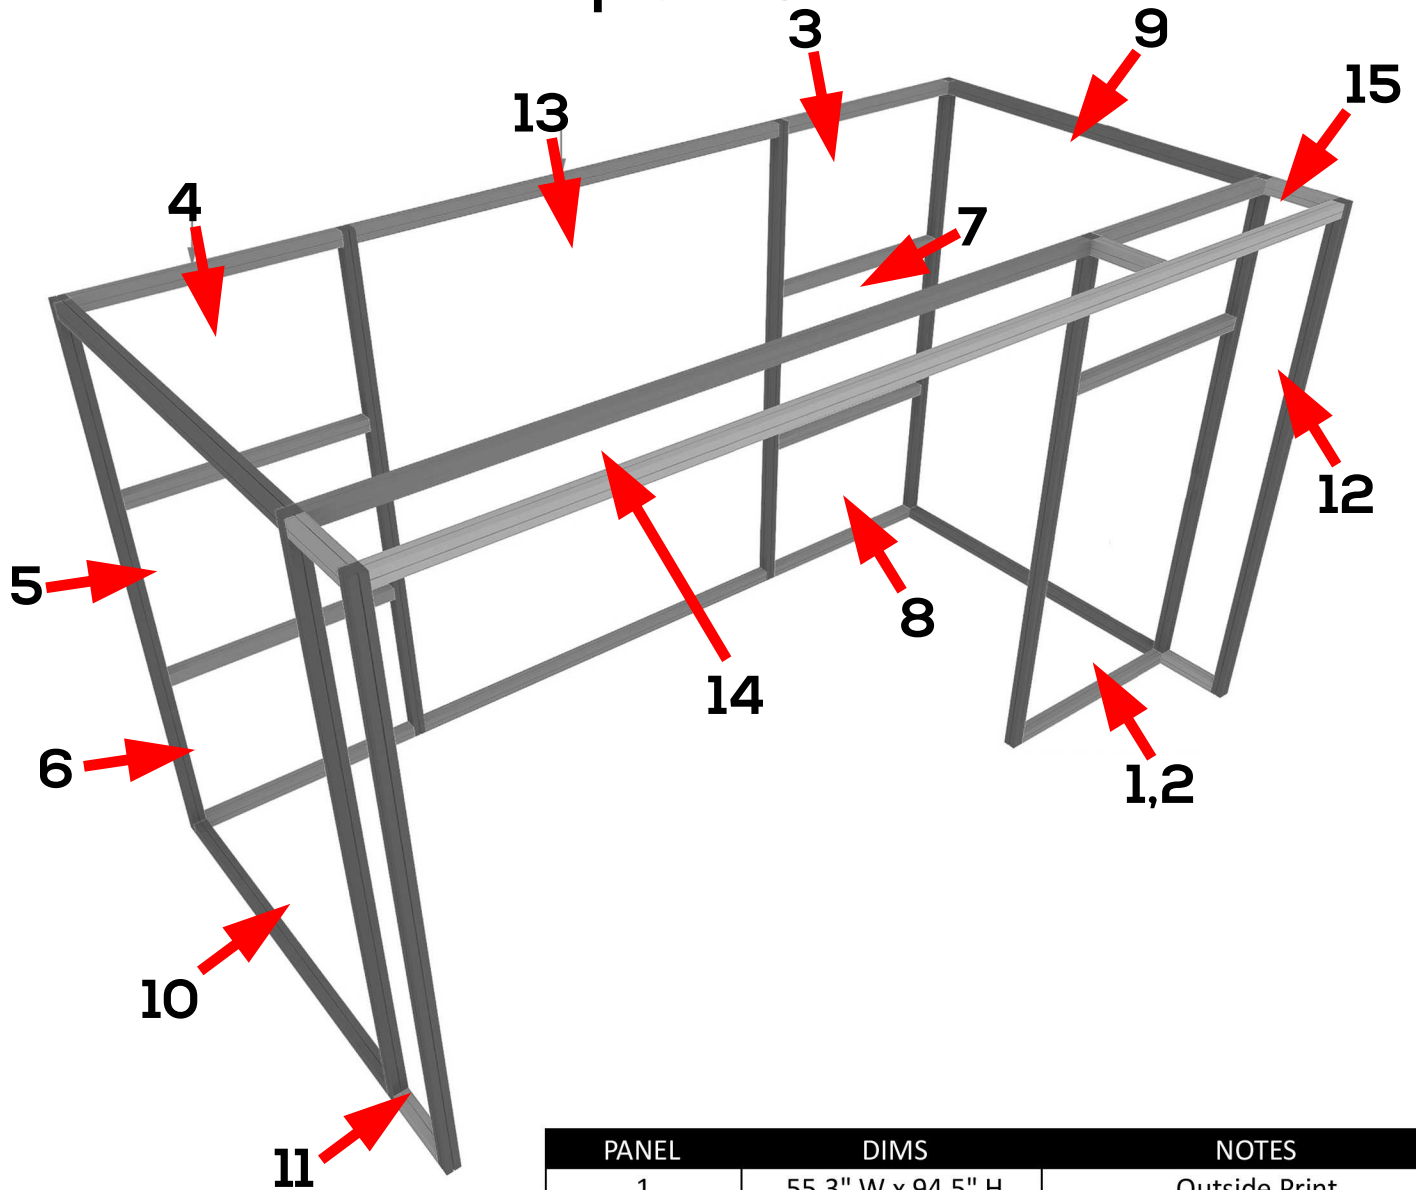

Template Guide

PANEL	DIMS	NOTES
1	55.3" W x 94.5" H	Outside Print
2	55.3" W x 94.5" H	Inside Print
3	55.3" W x 39.4" H	Inside Print Top
4	55.3" W x 39.4" H	Inside Print Top
5	55.3" W x 42" H	Inside Print Middle
6	55.3" H x 39.4" H	Inside Print Bottom
7	55.3" H x 42" H	Inside Print Middle
8	55.3" H x 39.4" H	Inside Print Bottom
9	94.3" H x 127" H	Inside Print
10	94.3" H x 127" H	Inside Print
11	16.3" W x 127" H	Inside Print
12	16.3" W x 127" H	Inside Print
13	113.8" W x 127" H	Inside Print
14	172.2" W x 16.3" H	Blank Archway Bottom
15	55.3" W x 16.3" H	Blank Archway Bottom