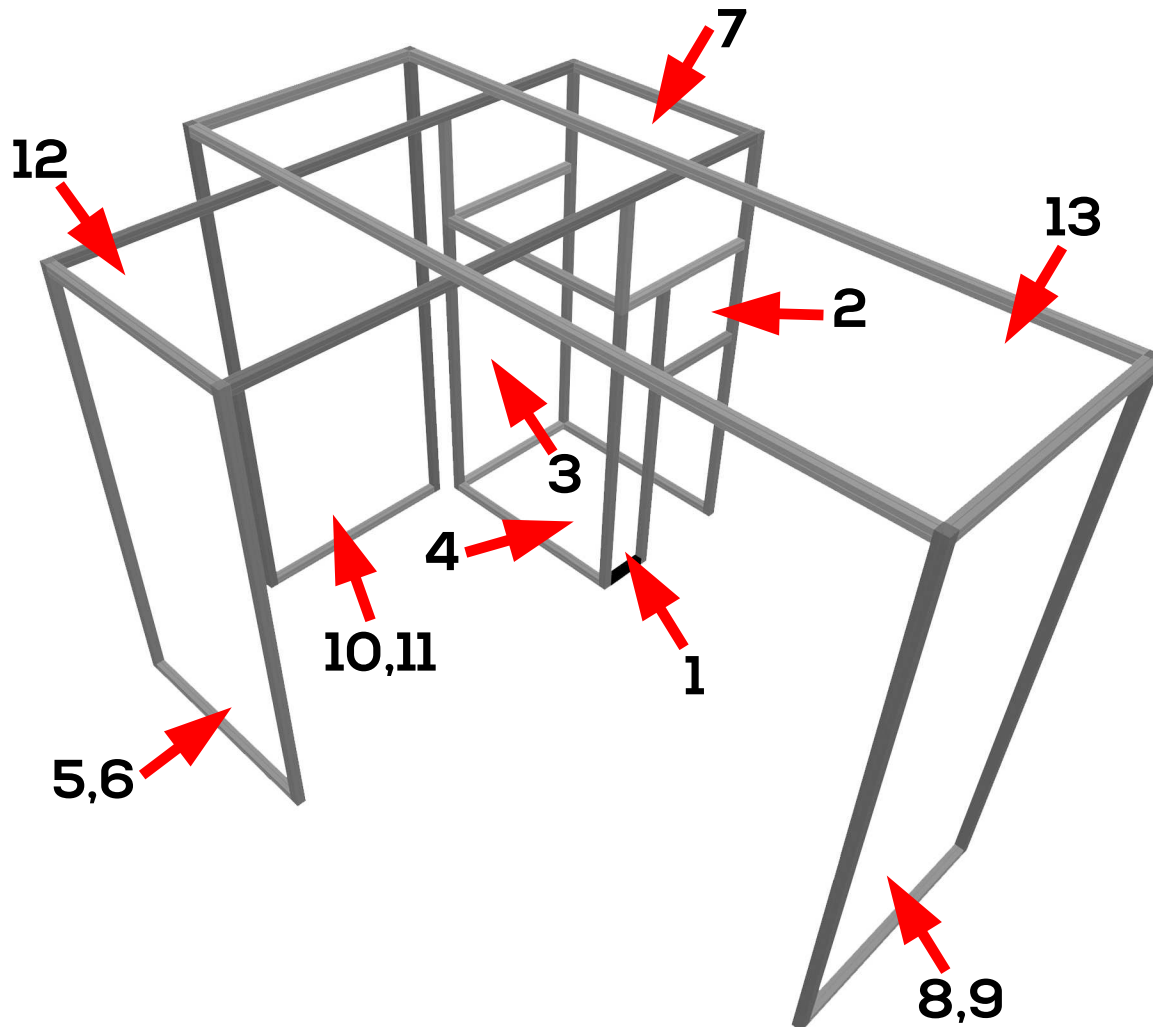

Template Guide

PANEL	DIMS	NOTES
1	16.3" W x 110.6"H	Outside Print
2	35.8" W x 31.9" H	Outside Print Above Door
3	55.3" W x 110.6" H	Outside Print Back Tower
4	74.8" W x 110.6"H	Outside Print Left Side Tower
5	74.8" W x 146.5"H	Outside Print
6	74.8" W x 146.5"H	Inside Print
7	74.8" W x 146.5" H	Outside Print Right Side Tower
8	74.8" W x 166"H	Outside Print
9	74.8" W x 166"H	Inside Print
10	74.8" W x 166"H	Outside Print
11	74.8" W x 166" H	Inside Print
12	74.8" W x 191.7" H	Inside Print Lower Bridge
13	74.8" W x 230.7" H	Inside Print Upper Bridge