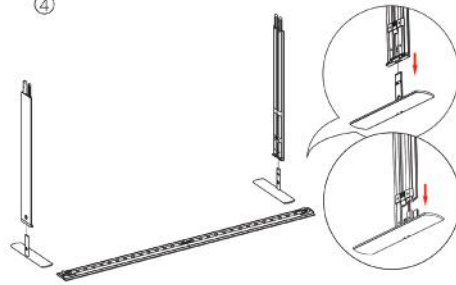

## SET UP INSTRUCTIONS SEGO 200X225 FRAME ASSEMBLY

①

③

②

④

⑤

⑦

⑥