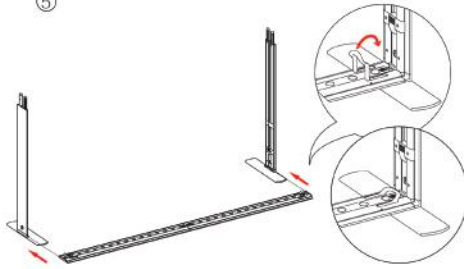

## SET UP INSTRUCTIONS SEGO 200X225 FRAME ASSEMBLY

①

③

②

④

⑤

⑦

⑥