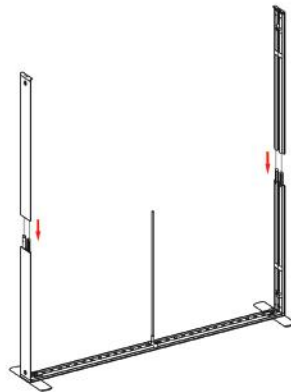

## SET UP INSTRUCTIONS SEGO 200X225 FRAME ASSEMBLY

①

③

②

④

⑤

⑦

⑥