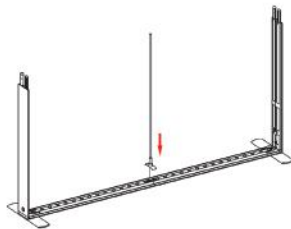

## SET UP INSTRUCTIONS SEGO 200X225 FRAME ASSEMBLY

①

③

②

④

⑤

⑦

⑥