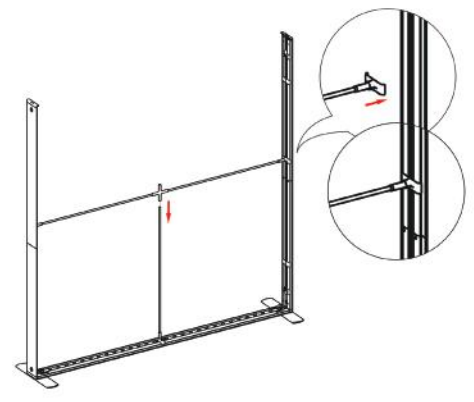

SEGO CONFIGURATION G

SEGO MODULAR LIGHTBOX DISPLAY
PRODUCT CODE:SEGO-G-15x10G

⑧

⑨

⑩

⑪