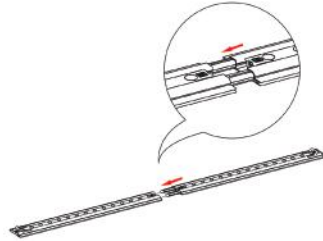

## SET UP INSTRUCTIONS SEGO 200X225 FRAME ASSEMBLY

①

③

②

④

⑤

⑦

⑥