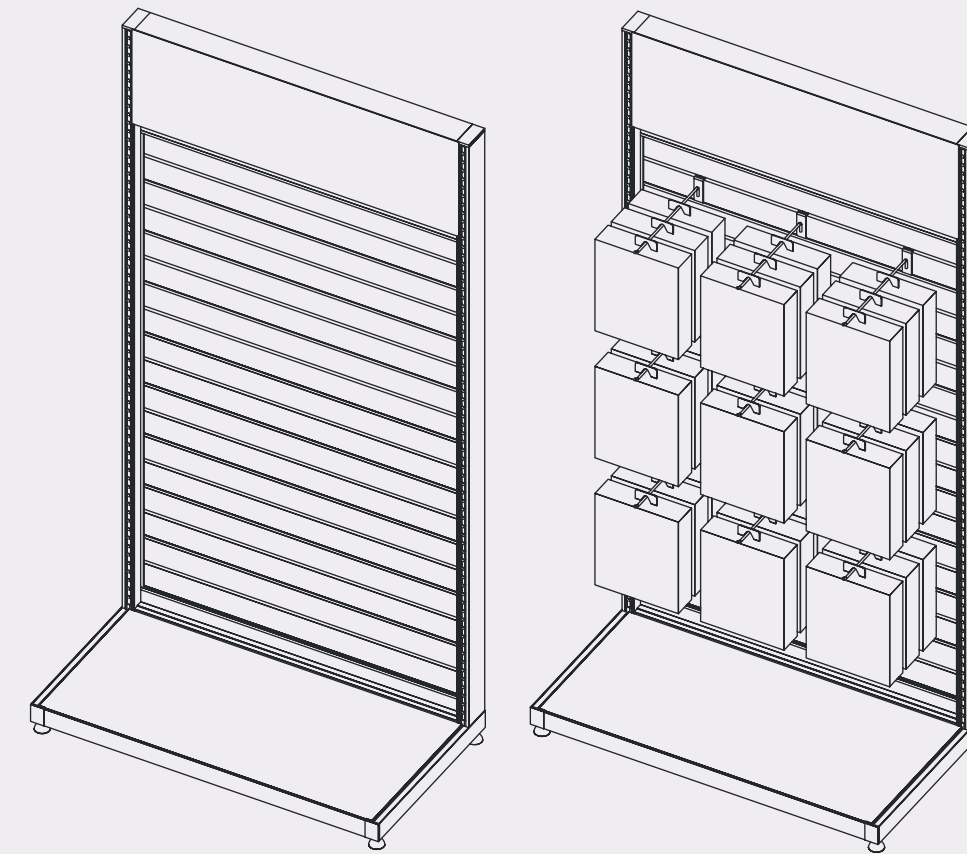

## **MODify: SS 02**

Total graphic area: 39.25" w X 15.1875" h  
Total visual area: 35.25" w X 11.1875" h

Please be sure to include the 2" bleed around the perimeter. Do not design any critical elements (text, logos, etc.) within 2" of the edge (see light gray for safe area). Please keep in mind that the graphic will also be obstructed by anything displayed on the shelves.

### **General Art Guidelines:**

- CMYK Color Mode
- All Solid Coated Pantone colors should be called out in the art as spot colors
- Embed all images and support files
- Resolution must be 100-120 ppi
- All fonts must be created to outlines
- Do not scale artboard
- Background color/images must bleed to the edge of artboard
- Do not use spot colors from template in your artwork as they will not print

bleed area —  
trim line —  
safe area —