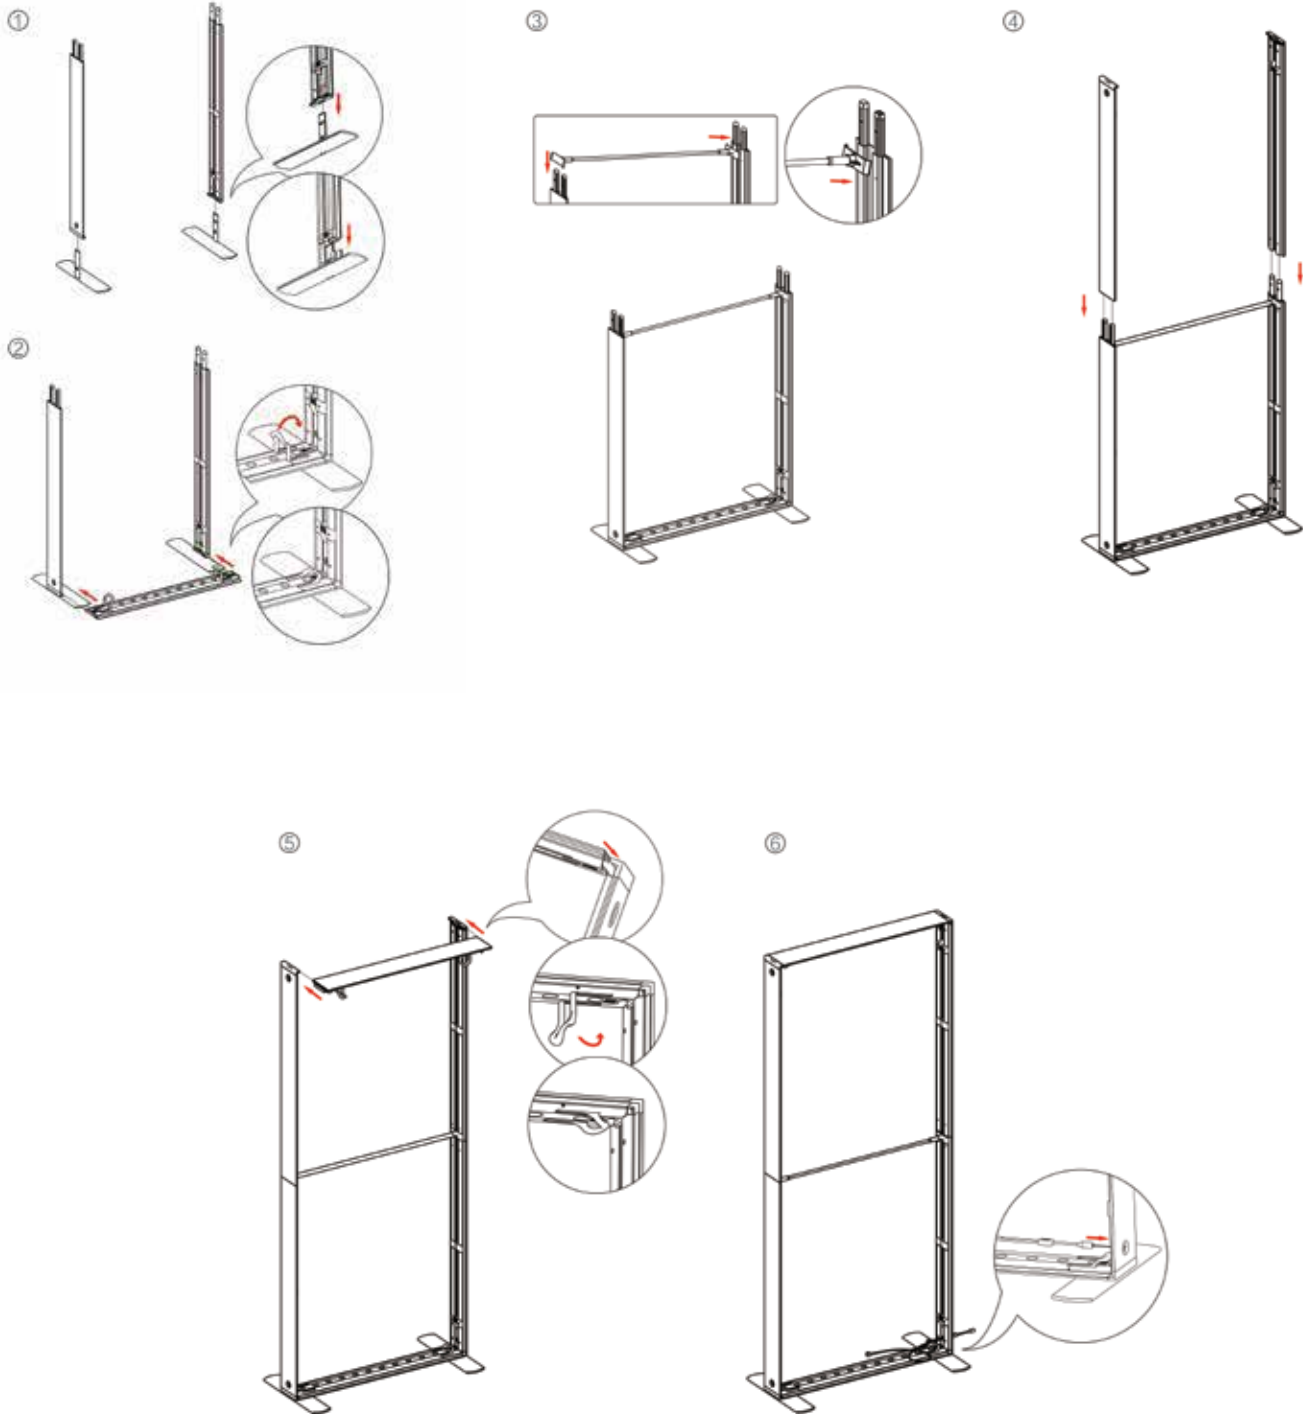

11

SEGO CONFIGURATION C - 10X10

SEGO MODULAR LIGHTBOX DISPLAY
PRODUCT CODE: SEGO-C-10x10

12

13

14

15

SEGO CONFIGURATION C - 10X10

SEGO MODULAR LIGHTBOX DISPLAY
PRODUCT CODE: SEGO-C-10x10

SEGO CONFIGURATION C - 10X10

SEGO MODULAR LIGHTBOX DISPLAY

PRODUCT CODE: SEGO-C-10x10

SEGO 100X225 FRAME ASSEMBLY

SEGO CONFIGURATION C - 10X10

SEGO MODULAR LIGHTBOX DISPLAY
PRODUCT CODE: SEGO-C-10x10

SEGO CONFIGURATION C - 10X10

SEGO MODULAR LIGHTBOX DISPLAY
PRODUCT CODE: SEGO-C-10x10

FRAME CONNECTION