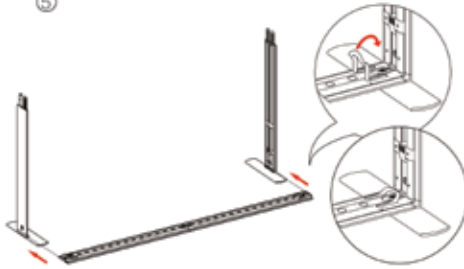

SEGO CONFIGURATION C - 10X10

SEGO MODULAR LIGHTBOX DISPLAY

PRODUCT CODE: SEGO-C-10x10

SET UP INSTRUCTIONS SEGO 200X225 FRAME

①

③

②

④

⑤

⑦

⑥