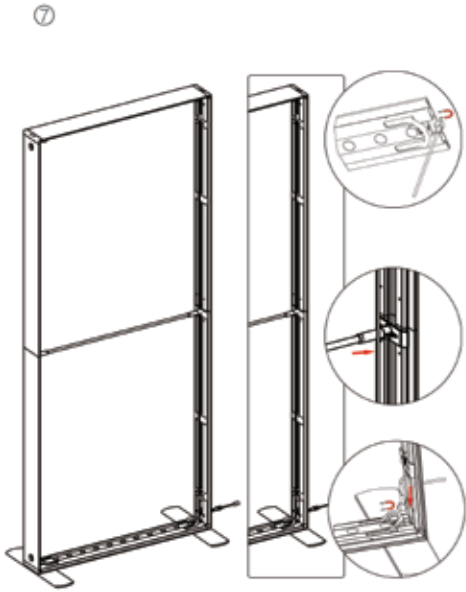

11

SEGO CONFIGURATION C - 10X10

SEGO MODULAR LIGHTBOX DISPLAY
PRODUCT CODE: SEGO-C-10x10

12

13

14

15

SEGO CONFIGURATION C - 10X10

SEGO MODULAR LIGHTBOX DISPLAY
PRODUCT CODE: SEGO-C-10x10

SEGO CONFIGURATION C - 10X10

SEGO MODULAR LIGHTBOX DISPLAY

PRODUCT CODE: SEGO-C-10x10

SEGO 100X225 FRAME ASSEMBLY

SEGO CONFIGURATION C - 10X10

SEGO MODULAR LIGHTBOX DISPLAY
PRODUCT CODE: SEGO-C-10x10

SEGO CONFIGURATION C - 10X10

SEGO MODULAR LIGHTBOX DISPLAY
PRODUCT CODE: SEGO-C-10x10

FRAME CONNECTION