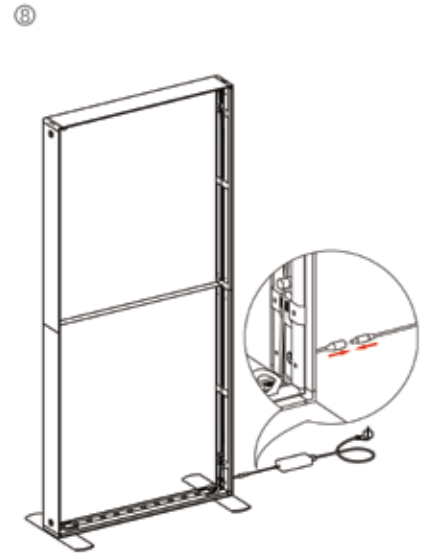

11

SEGO CONFIGURATION C - 10X10

SEGO MODULAR LIGHTBOX DISPLAY
PRODUCT CODE: SEGO-C-10x10

12

13

14

15

SEGO CONFIGURATION C - 10X10

SEGO MODULAR LIGHTBOX DISPLAY
PRODUCT CODE: SEGO-C-10x10

SEGO CONFIGURATION C - 10X10

SEGO MODULAR LIGHTBOX DISPLAY

PRODUCT CODE: SEGO-C-10x10

SEGO 100X225 FRAME ASSEMBLY

SEGO CONFIGURATION C - 10X10

SEGO MODULAR LIGHTBOX DISPLAY
PRODUCT CODE: SEGO-C-10x10

SEGO CONFIGURATION C - 10X10

SEGO MODULAR LIGHTBOX DISPLAY
PRODUCT CODE: SEGO-C-10x10

FRAME CONNECTION