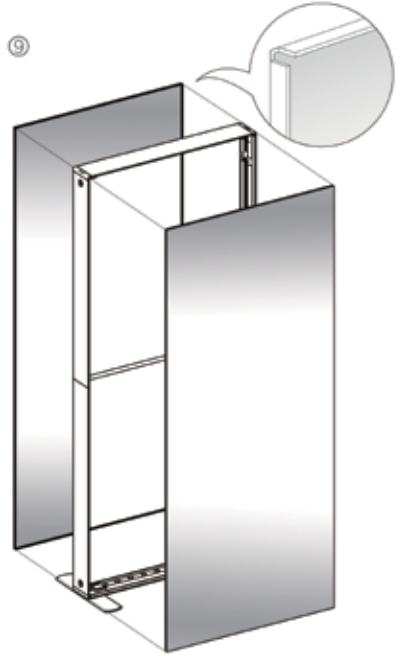

SEGO CONFIGURATION C - 10X10

SEGO MODULAR LIGHTBOX DISPLAY

PRODUCT CODE: SEGO-C-10x10

SET UP INSTRUCTIONS SEGO 200X225 FRAME

①

③

②

④

11

SEGO CONFIGURATION C - 10X10

SEGO MODULAR LIGHTBOX DISPLAY
PRODUCT CODE: SEGO-C-10x10

12

13

14

15

SEGO CONFIGURATION C - 10X10

SEGO MODULAR LIGHTBOX DISPLAY
PRODUCT CODE: SEGO-C-10x10

SEGO CONFIGURATION C - 10X10

SEGO MODULAR LIGHTBOX DISPLAY

PRODUCT CODE: SEGO-C-10x10

SEGO 100X225 FRAME ASSEMBLY

SEGO CONFIGURATION C - 10X10

SEGO MODULAR LIGHTBOX DISPLAY
PRODUCT CODE: SEGO-C-10x10

SEGO CONFIGURATION C - 10X10

SEGO MODULAR LIGHTBOX DISPLAY
PRODUCT CODE: SEGO-C-10x10

FRAME CONNECTION