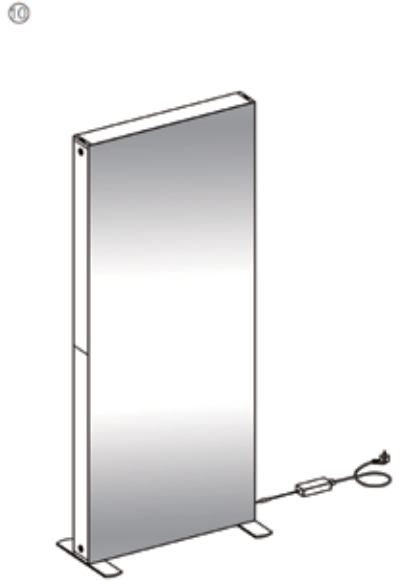

11

SEGO CONFIGURATION C - 10X10

SEGO MODULAR LIGHTBOX DISPLAY
PRODUCT CODE: SEGO-C-10x10

12

13

14

15

SEGO CONFIGURATION C - 10X10

SEGO MODULAR LIGHTBOX DISPLAY
PRODUCT CODE: SEGO-C-10x10

SEGO CONFIGURATION C - 10X10

SEGO MODULAR LIGHTBOX DISPLAY

PRODUCT CODE: SEGO-C-10x10

SEGO 100X225 FRAME ASSEMBLY

SEGO CONFIGURATION C - 10X10

SEGO MODULAR LIGHTBOX DISPLAY
PRODUCT CODE: SEGO-C-10x10

SEGO CONFIGURATION C - 10X10

SEGO MODULAR LIGHTBOX DISPLAY
PRODUCT CODE: SEGO-C-10x10

FRAME CONNECTION