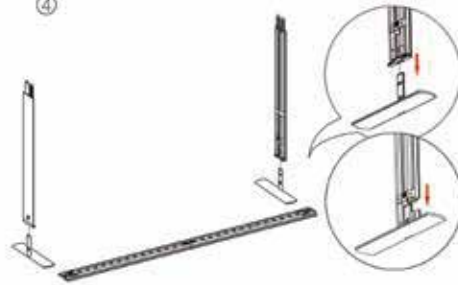

SEGO CONFIGURATION C - 10X10

SEGO MODULAR LIGHTBOX DISPLAY

PRODUCT CODE: SEGO-C-10x10

SET UP INSTRUCTIONS SEGO 200X225 FRAME

①

③

②

④